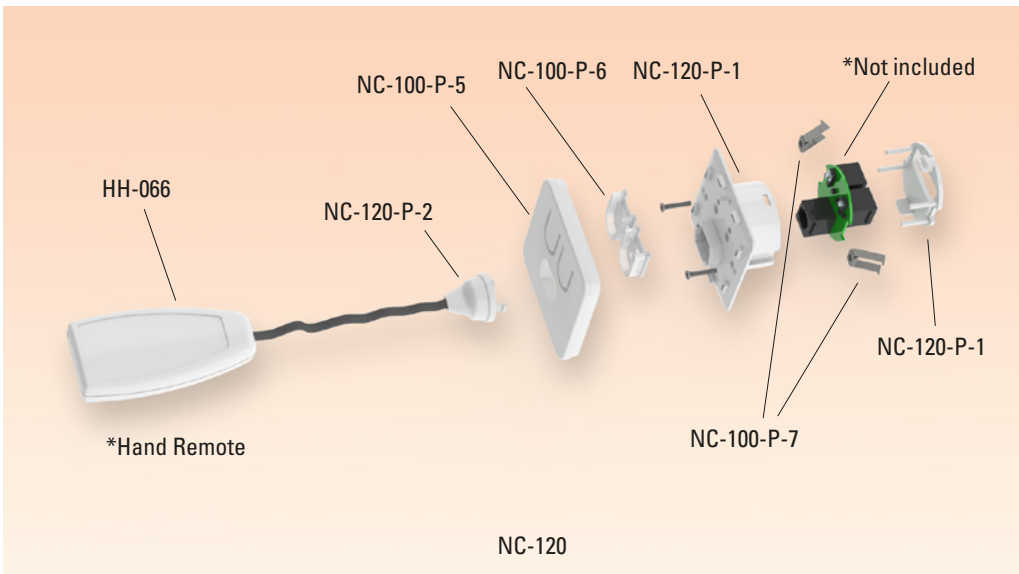

**NC-100** Wc Emergency Call Enclosure with a String

**EMBEDDED EMERGENCY CALL ENCLOSURE WITH A STRING**

MATERIAL	ABS
COLOR	WHITE
PACKAGING	10 PCS/BOX

- SUITABLE FOR 60MM ROUND JUNCTION BOX
- FOR NURSE CALL, WC EMERGENCY CALL SYSTEMS
- ELECTRONICS AND PCB IS NOT INCLUDED

**NC-120** Bed Side Nurse Call

**EMBEDDED ROOM EMERGENCY CALL ENCLOSURE**

MATERIAL	ABS
COLOR	WHITE
PACKAGING	10 PCS/BOX

- SUITABLE FOR 60MM ROUND JUNCTION BOX
- SUITABLE FOR NURSE CALL SYSTEMS
- HAND REMOTE IS NOT INCLUDED
- PCB IS NOT INCLUDED